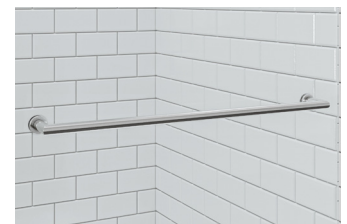

BECAUSE THE SHOWER IS EVERYTHING

Specifications

Features:

- Sleek, modern header, with Snap-Lock easy installation design
- Dual rolling bypass doors
- Premium European top rollers
- Exterior Lux towel bar, interior back-to-back knob
- Easy, reversible installation for left or right entry
- Quiet Capture guide & bumper system
- Ideal for all wall substrates including fiberglass, acrylic, and tile
- Required threshold width is 2³/₄"

5550 (Shower, 1/4" Glass) Sizes:

- Four standard widths fit openings from 44" to 60"
- Three standard heights of 65¹/₂", 70" & 76".

*Rotolo Lux Bypass Rolling Door (5450CLWI)
featuring 1/4" Clear Glass with Matte Black Finish*

FINISH OPTIONS:

BRUSHED NICKEL - BN
OIL RUBBED BRONZE - OR
CHROME - SV
MATTE BLACK - WI

Interior knob

Header rail and top roller

Exterior through-the-glass
mitered corner towel bar

GLASS OPTIONS: Includes the industry's largest variety for both 3/8" & 1/4" models.

The QUIET CAPTURE difference: Including uniquely engineered center guide and lower bumpers, as well as superior vertical vinyls, the Quiet Capture System creates a quiet, luxurious feel while the doors are in motion, and protects and holds them securely in place while they are at rest.