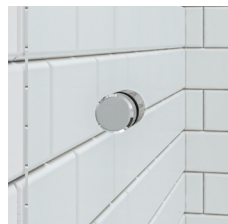

the ROTOLO LUX SERIES

Celestial. Charming. Quaint.

NEW!

Bypass Rolling Door RTXH-905 5450/5550

Basco's frameless Rotolo Lux bypass rolling door offers the best combination of ultramodern looks, performance, and minimalistic bypass design.

BECAUSE THE SHOWER IS EVERYTHING

Specifications

Features:

- Sleek, modern header, with Snap-Lock easy installation design
- Dual rolling bypass doors
- Premium European top rollers
- Exterior Lux towel bar, interior back-to-back knob
- Easy, reversible installation for left or right entry
- Quiet Capture guide & bumper system
- Ideal for all wall substrates including fiberglass, acrylic, and tile
- Required threshold width is 2³/₄"

5550 (Shower, 1/4" Glass) Sizes:

- Four standard widths fit openings from 44" to 60"
- Three standard heights of 65¹/₂", 70" & 76".

*Rotolo Lux Bypass Rolling Door (5450CLWI)
featuring 1/4" Clear Glass with Matte Black Finish*

FINISH OPTIONS:

BRUSHED NICKEL - BN
OIL RUBBED BRONZE - OR
CHROME - SV
MATTE BLACK - WI

Interior knob

Header rail and top roller

Exterior through-the-glass
mitered corner towel bar

GLASS OPTIONS: Includes the industry's largest variety for both 3/8" & 1/4" models.